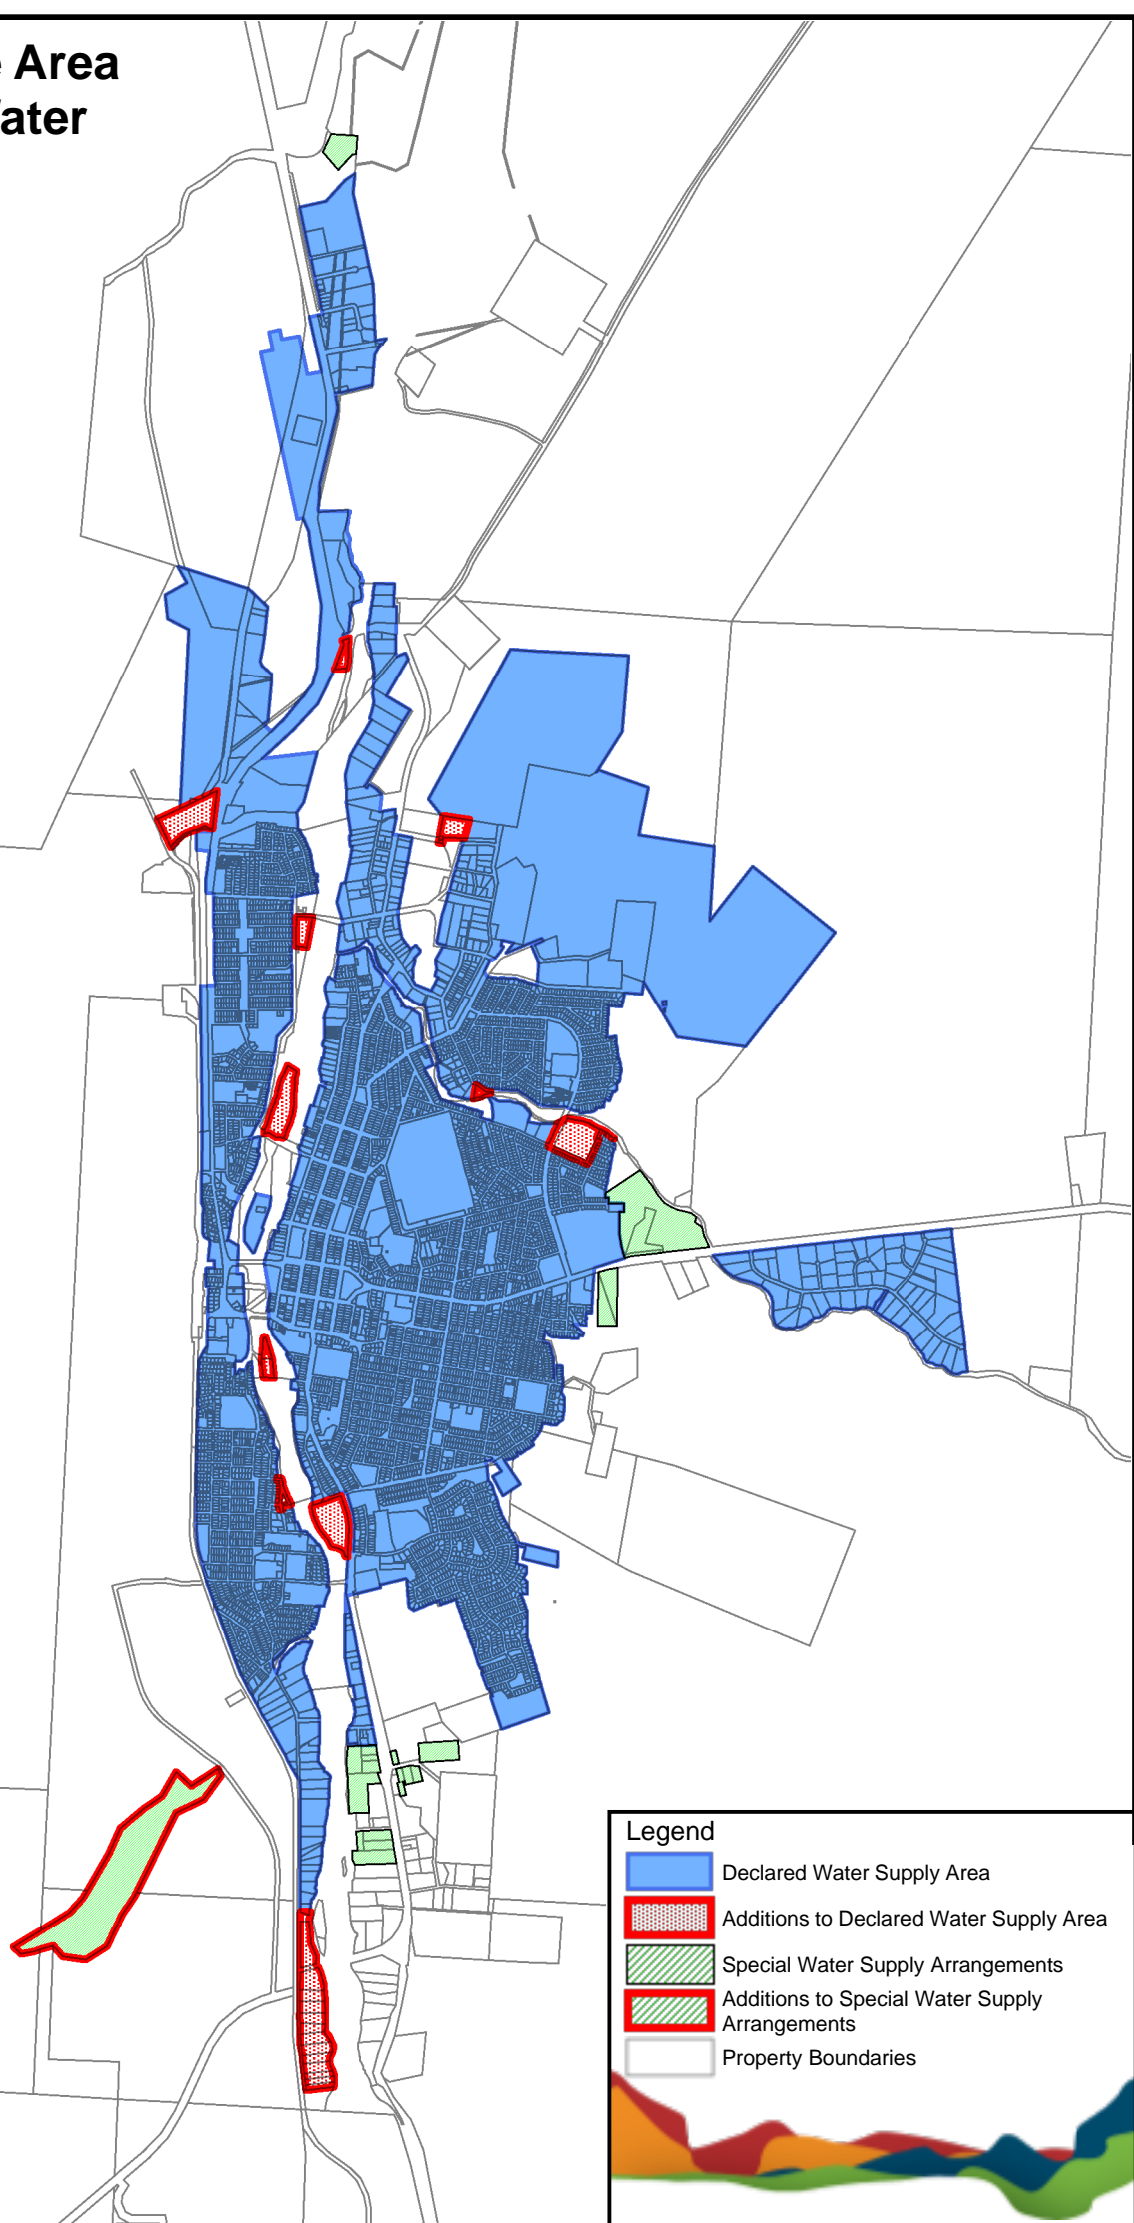

Declared Service Area Mount Isa City Water

Version 4 || 25 MAY 2021

Legend

-  Declared Water Supply Area
-  Additions to Declared Water Supply Area
-  Special Water Supply Arrangements
-  Additions to Special Water Supply Arrangements
-  Property Boundaries