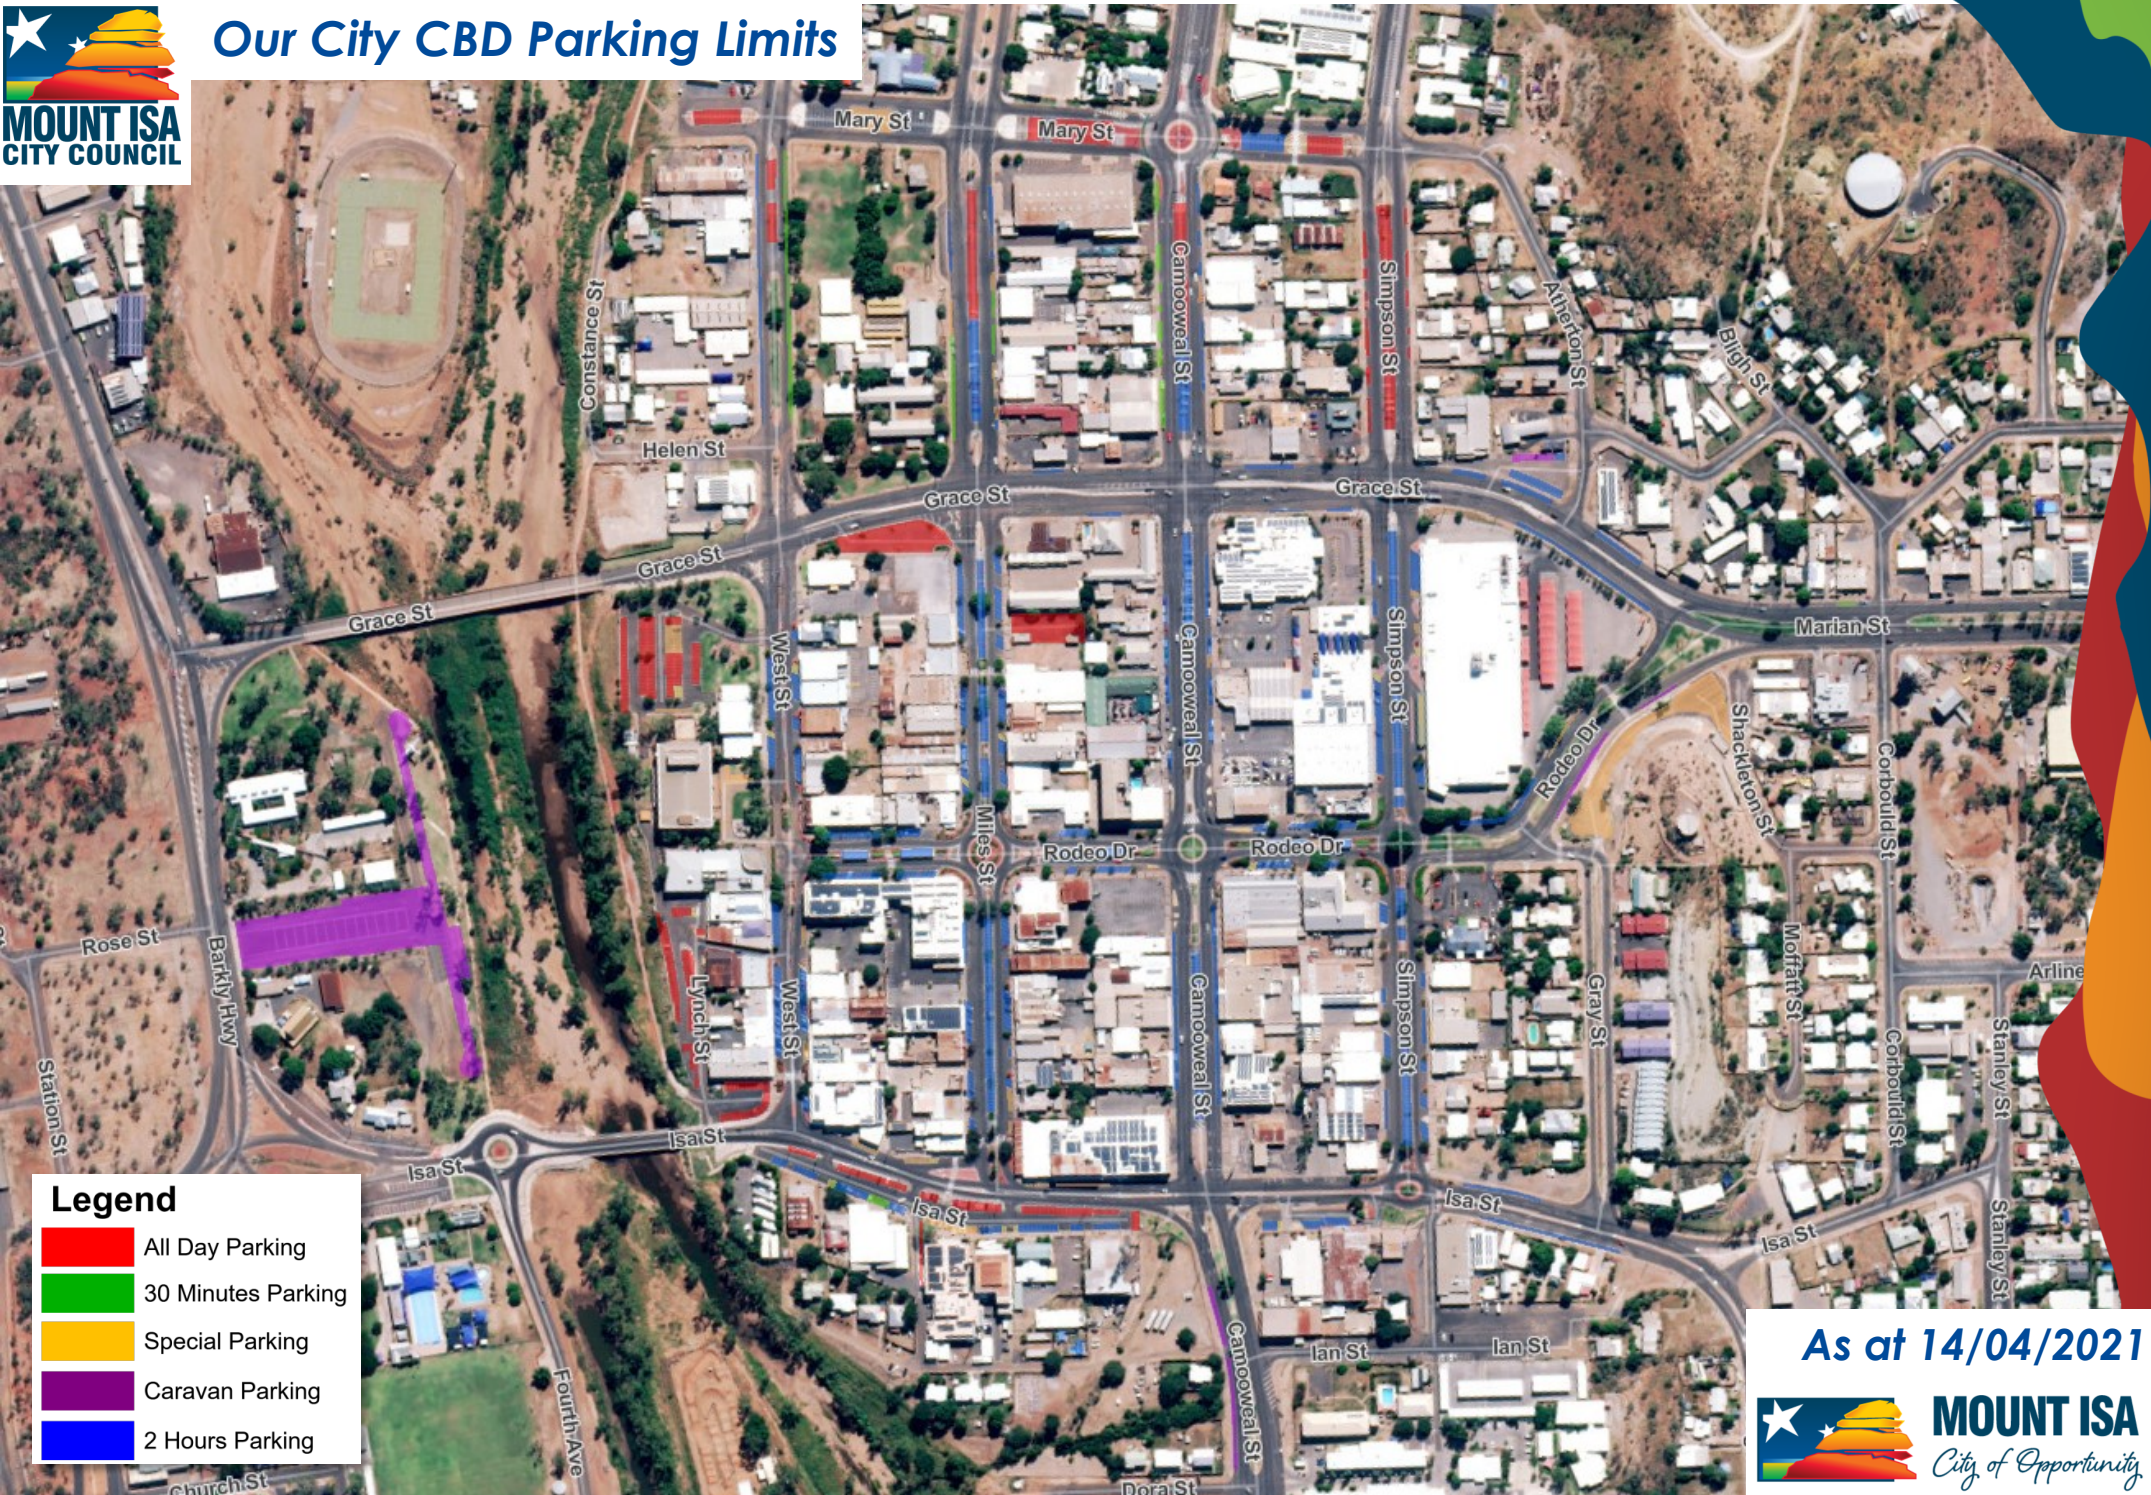

Our City CBD Parking Limits

Legend

- All Day Parking
- 30 Minutes Parking
- Special Parking
- Caravan Parking
- 2 Hours Parking

As at 14/04/2021